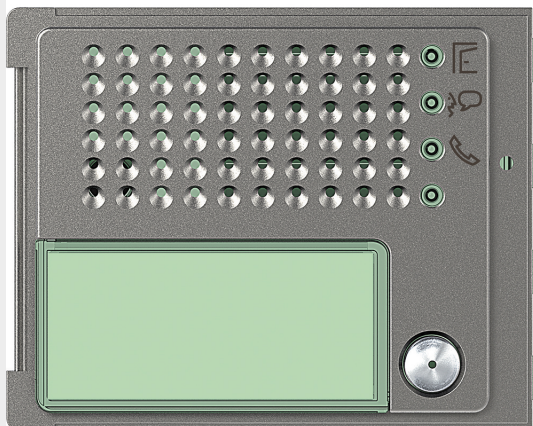

BTICINO > Door entry systems > External solutions > SFERA entrance panels

351115

Sfera New speaker module front cover, 1 pushbutton - Robur

Technical features

Brand	BTicino
-------	---------

N° of modules	1
---------------	---

Series	Sfera
--------	-------

Related products

351100

Speaker module suitable for 2 wires audio & video systems. Fitted with loudspeaker and microphon...