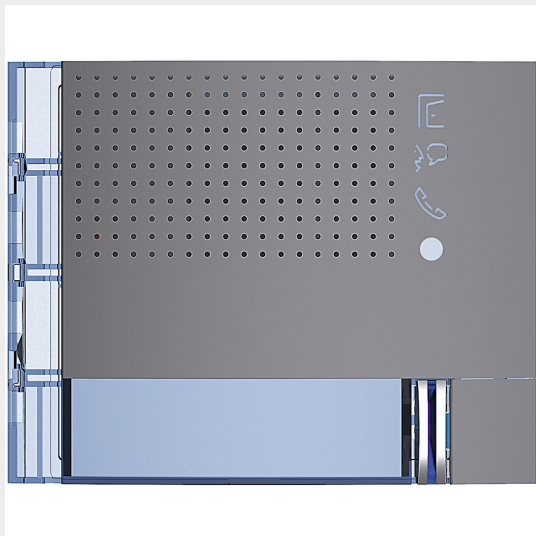

BTICINO > Door entry systems > External solutions > SFERA entrance panels

## 351113

Sfera New speaker module front cover, 1 pushbutton - Allstreet

### Technical features

Brand	BTicino
N° of modules	1
Series	Sfera

## Related products

351100

Speaker module suitable for 2 wires audio & video systems. Fitted with loudspeaker and microphon...