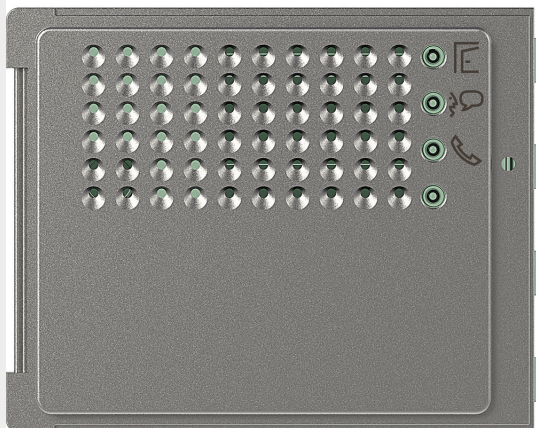

BTICINO > Door entry systems > External solutions > SFERA entrance panels

351105

Sfera New speaker module front cover - Robur

Technical features

Brand	BTicino
-------	---------

Series	Sfera
--------	-------

Related products

351100

Speaker module suitable for 2 wires audio & video systems. Fitted with loudspeaker and microphon...