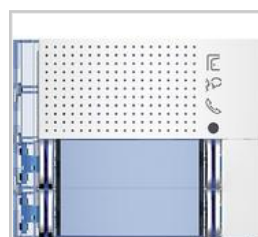

Technical features

Brand	BTicino
N° of modules	1
Height	91mm
Width	115mm
N° of calls	4
Cabling	SCS-BUS
Plant type	2 fili / 2 wires
Operating temperature	(-25°) - (+70°)C
Series	Sfera

Documentation

-  [Technical Data Sheet](#)
-  [DWG drawing](#)
-  [Instruction Sheet](#)
-  [Software Manual](#)

Related products

351113

Sfera New speaker module front cover, 1 pushbutton - Allstreet

351142

Sfera New speaker module f/cover, 2 pushbuttons on double column - Allwhite

351105

Sfera New speaker module front cover - Robur

351123

Sfera New speaker module front cover, 2 pushbuttons - Allstreet

351182

Sfera New speaker module f/cover, 4 pushbuttons on double column - Allwhite

351111

Sfera New speaker module front cover, 1 pushbutton - Allmetal