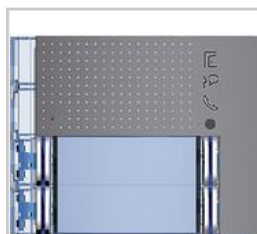

Related products

351113

Sfera New speaker module front cover, 1 pushbutton - Allstreet

351142

Sfera New speaker module f/cover, 2 pushbuttons on double column - Allwhite

351105

Sfera New speaker module front cover - Robur

351123

Sfera New speaker module front cover, 2 pushbuttons - Allstreet

351182

Sfera New speaker module f/cover, 4 pushbuttons on double column - Allwhite

351111

Sfera New speaker module front cover, 1 pushbutton - Allmetal

351143

Sfera New speaker module f/cover, 2 pushbuttons on double column - Allstreet

351121

Sfera New speaker module front cover, 2 pushbuttons - Allmetal

351183

Sfera New speaker module f/cover, 4 pushbuttons on double column - Allstreet