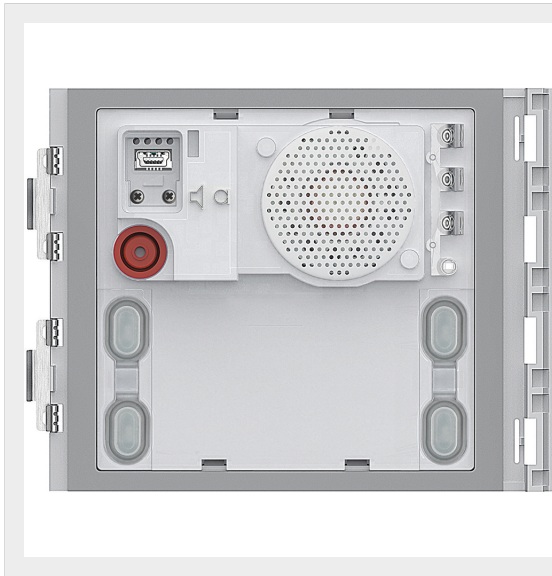

BTICINO > Door entry systems > External solutions > SFERA entrance panels

351100

Speaker module suitable for 2 wires audio & video systems. Fitted with loudspeaker and microphone volume adjustment. It can manage up to 100 pushbutton calls when using additional double row pushbutton modules. It can be used for opening an electrical door lock directly connected to the S+ and S- clamps (18 V 4 A impulsive - 250 mA holding current 30 Ohm max) and the connection to a local door lock release pushbutton on the PL clamps. Preset for additional power supply. Fitted with front LEDs for the notification of the operating status: door lock release, communication active, call put through, and system busy. Integrated optic sensor for the switching on of the night backlighting. To be completed with surround plate. The device can be configured either physically or using the PC and the TiSferaDesign software.

Technical features

Brand	BTicino
N° of modules	1
Height	91mm
Width	115mm
N° of calls	4
Cabling	SCS-BUS
Plant type	2 fili / 2 wires
Operating temperature	(-25°) - (+70°)C
Series	Sfera

Documentation

-  [Technical Data Sheet](#)
-  [DWG drawing](#)
-  [Instruction Sheet](#)
-  [Software Manual](#)

Related products

351113

Sfera New speaker module front cover, 1 pushbutton - Allstreet

351142

Sfera New speaker module f/cover, 2 pushbuttons on double column - Allwhite

351105

Sfera New speaker module front cover - Robur

351123

Sfera New speaker module front cover, 2 pushbuttons - Allstreet

351182

Sfera New speaker module f/cover, 4 pushbuttons on double column - Allwhite

351111

Sfera New speaker module front cover, 1 pushbutton - Allmetal