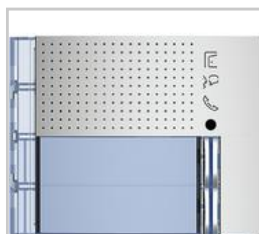

Related products

351113

Sfera New speaker module front cover, 1 pushbutton - Allstreet

351142

Sfera New speaker module f/cover, 2 pushbuttons on double column - Allwhite

351105

Sfera New speaker module front cover - Robur

351123

Sfera New speaker module front cover, 2 pushbuttons - Allstreet

351182

Sfera New speaker module f/cover, 4 pushbuttons on double column - Allwhite

351111

Sfera New speaker module front cover, 1 pushbutton - Allmetal

351143

Sfera New speaker module f/cover, 2 pushbuttons on double column - Allstreet

351121

Sfera New speaker module front cover, 2 pushbuttons - Allmetal

351183

Sfera New speaker module f/cover, 4 pushbuttons on double column - Allstreet