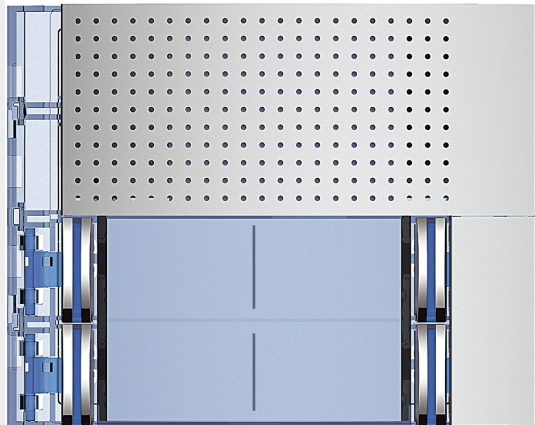

BTICINO &gt; Door entry system &gt; 2 wires system &gt; SFERA entrance panels

**351081**

Sfera New speaker module f/cover, 4 pushbuttons on double column - Allmetal

## Technical features

Series

Sfera

## Related products

**351000**

Sfera Basic speaker module for 2 wire audio systems. Fitted with loudspeaker and microphone volume a...