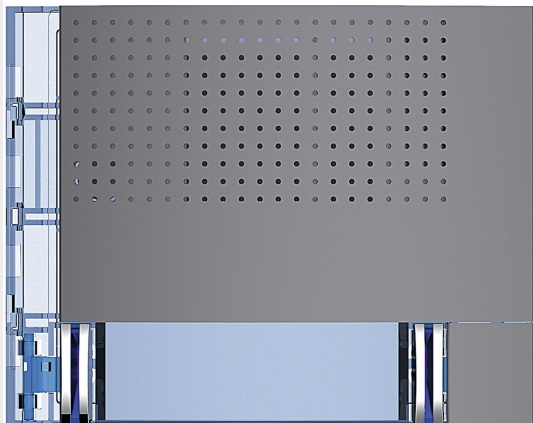

BTICINO &gt; Door entry system &gt; 2 wires system &gt; SFERA entrance panels

**351043**

Sfera New speaker module f/cover, 2 pushbuttons on double column - Allstreet

## Technical features

Series

Sfera

## Related products

**351000**

Sfera Basic speaker module for 2 wire audio systems. Fitted with loudspeaker and microphone volume a...