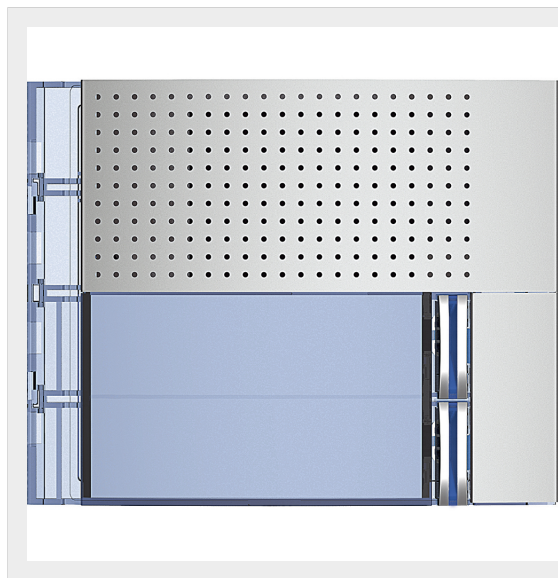

BTICINO > Door entry system > 2 wires system > SFERA entrance panels

351021

Sfera New speaker module front cover, 2 pushbuttons - Allmetal

Technical features

N° of modules	1
Series	Sfera

Documentation

[Catalogue](#)

[Sfera Catalogue](#)

Related products

351000

Sfera Basic speaker module for 2 wire audio systems. Fitted with loudspeaker and microphone volume a...

We, Bticino S.p.A Viale Borri 231 21100 Varese (Italy), declare that all items listed in Bticino catalogues, have been manufactured in compliance with the principal elements of safety objectives of European Directive said LVD: 2014/35/EU: 26 February 2014 and, where requested, also in compliance with essential protection requirements of electromagnetic compatibility according to European Directive 2014/30/EU: 26 February 2014, and/or where requested also in compliance with 1995/5/CE: 9 March 1999 "R&TTE" or where requested also in compliance with 2014/53/EU: 16 April 2014 "RED". Bticino S.p.A, products are in compliance with the standard published by the International Electrotechnical Commission (IEC). The compliance can be proved by Certificates issued by organizations recognized by IEC according to the CB-scheme. Our items comply with relevant European Product- Standards and show, whether provided, CE marking, they have been constructed in accordance with good engineering practice in safety matters in force in the Community, they do not endanger the safety of persons, domestic animals or property when properly installed and maintained and used in applications for which they were made.