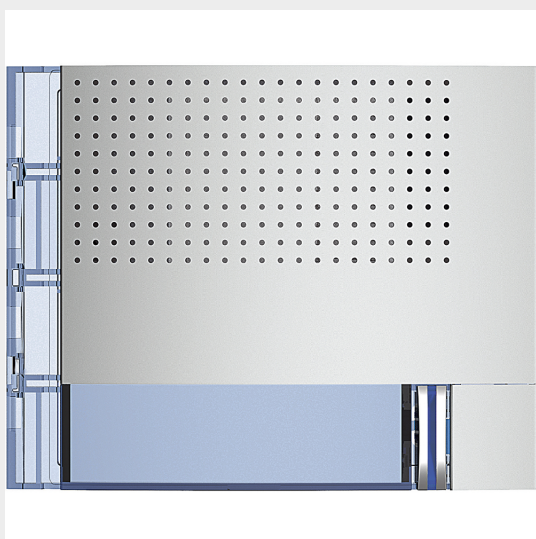

BTICINO > Door entry systems > External solutions > SFERA entrance panels

351011

Sfera New speaker module front cover, 1 pushbutton - Allmetal

Technical features

Brand	BTicino
-------	---------

N° of modules	1
---------------	---

Series	Sfera
--------	-------

Related products

351000

Sfera Basic speaker module for 2 wire audio systems. Fitted with loudspeaker and microphone volume a...

We, BTicino S.p.A Viale Borri 231 21100 Varese (Italy), declare that all items listed in BTicino catalogues, have been manufactured in compliance with the principal elements of safety objectives of European Directive said LVD: 2014/35/EU: 26 February 2014 and, where requested, also in compliance with essential protection requirements of electromagnetic compatibility according to European Directive 2014/30/EU: 26 February 2014, and/or where requested also in compliance with 1995/5/CE: 9 March 1999 "R&TTE" or where requested also in compliance with 2014/53/EU: 16 April 2014 "RED". BTicino S.p.A. products are in compliance with the standard published by the International Electrotechnical Commission (IEC). The compliance can be proved by Certificates issued by organizations recognized by IEC according to the CB-scheme. Our items comply with relevant European Product- Standards and show, whether provided, CE marking, they have been constructed in accordance with good engineering practice in safety matters in force in the Community, they do not endanger the safety of persons, domestic animals or property when properly installed and maintained and used in applications for which they were made.