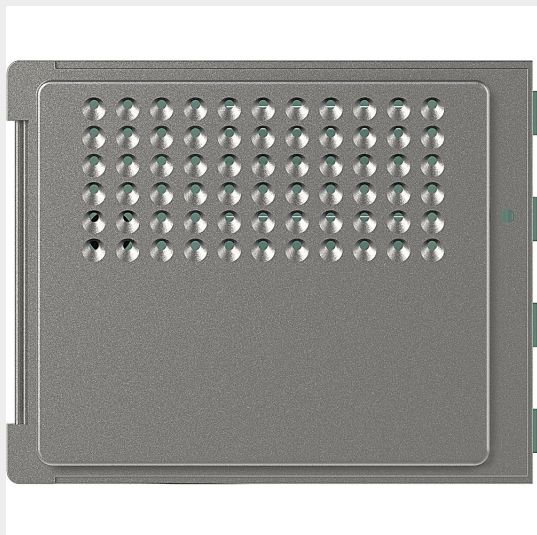

BTICINO > Door entry systems > External solutions > SFERA entrance panels

**351005**

Sfera New speaker module front cover - Robur

Technical features

Brand	BTicino
N° of modules	1
Series	Sfera Robur

Documentation

 [DES Catalogue](#) [Sfera Catalogue](#)

Related products

**351000**

Sfera Basic speaker module for 2 wire audio systems. Fitted with loudspeaker and microphone volume a...

We, Bticino S.p.A Viale Borri 231 21100 Varese (Italy), declare that all items listed in Bticino catalogues, have been manufactured in compliance with the principal elements of safety objectives of European Directive said LVD: 2014/35/EU: 26 February 2014 and, where requested, also in compliance with essential protection requirements of electromagnetic compatibility according to European Directive 2014/30/EU: 26 February 2014, and/or where requested also in compliance with 1995/5/CE: 9 March 1999 "R&TTE" or where requested also in compliance with 2014/53/EU: 16 April 2014 "RED". Bticino S.p.A. products are in compliance with the standard published by the International Electrotechnical Commission (IEC). The compliance can be proved by Certificates issued by organizations recognized by IEC according to the CB-scheme. Our items comply with relevant European Product- Standards and show, whether provided, CE marking, they have been constructed in accordance with good engineering practice in safety matters in force in the Community, they do not endanger the safety of persons, domestic animals or property when properly installed and maintained and used in applications for which they were made.