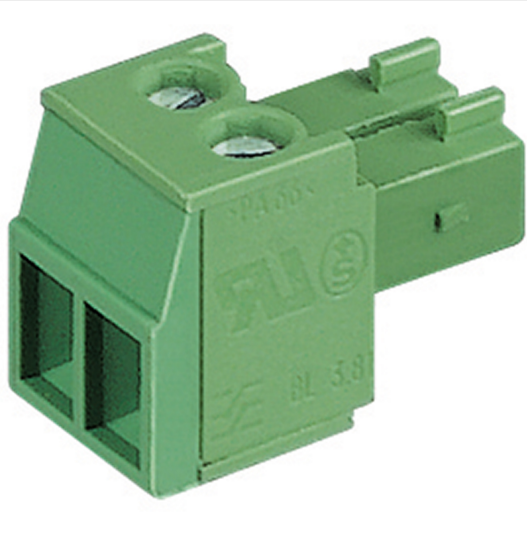

BTICINO > Wiring devices > My Home > Consumption display

3508BUS

Detachable screw terminal for BUS connection

Technical features

Series	MyHome
--------	--------

Documentation

 [Technical guide](#)

 [My Home guidelines](#)