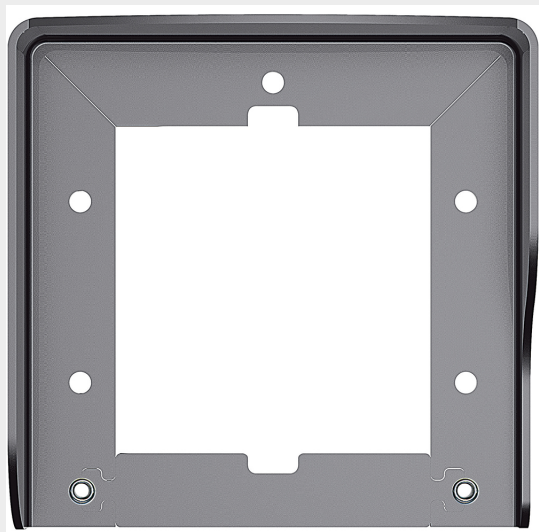

BTICINO &gt; Door entry systems &gt; External solutions &gt; SFERA entrance panels

**350513**

Rainproof roof 1 module Sfera - Allstreet

## Technical features

Brand	BTicino
N° of modules	1
Height	151mm
Width	151mm
Depth	51mm
Series	Sfera

We, BTicino S.p.A Viale Borri 231 21100 Varese (Italy), declare that all items listed in BTicino catalogues, have been manufactured in compliance with the principal elements of safety objectives of European Directive said LVD: 2014/35/EU: 26 February 2014 and, where requested, also in compliance with essential protection requirements of electromagnetic compatibility according to European Directive 2014/30/EU: 26 February 2014, and/or where requested also in compliance with 1995/5/CE: 9 March 1999 "R&TTE" or where requested also in compliance with 2014/53/EU: 16 April 2014 "RED". BTicino S.p.A. products are in compliance with the standard published by the International Electrotechnical Commission (IEC). The compliance can be proved by Certificates issued by organizations recognized by IEC according to the CB-scheme. Our items comply with relevant European Product- Standards and show, whether provided, CE marking, they have been constructed in accordance with good engineering practice in safety matters in force in the Community, they do not endanger the safety of persons, domestic animals or property when properly installed and maintained and used in applications for which they were made.