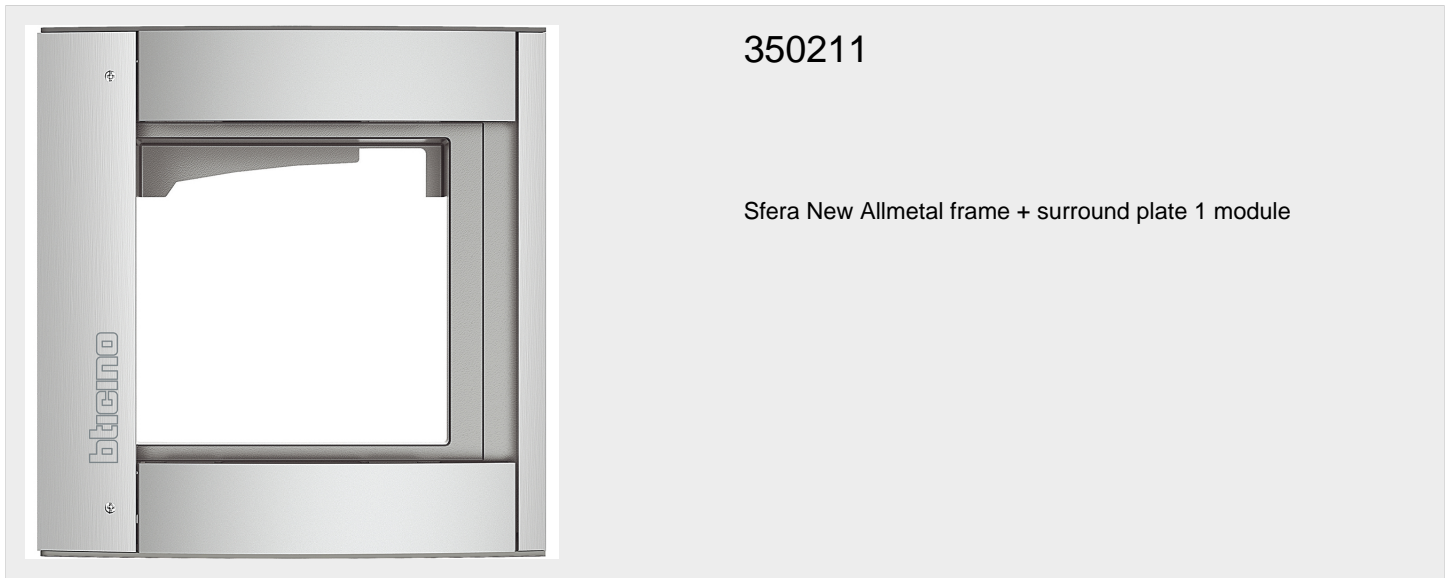

BTICINO > Door entry system > 2 wires system > SFERA entrance panels

**350211**

Sfera New Allmetal frame + surround plate 1 module

Technical features

Height	144mm
Width	138mm
Depth	15mm
N° of modules	1
Series	Sfera