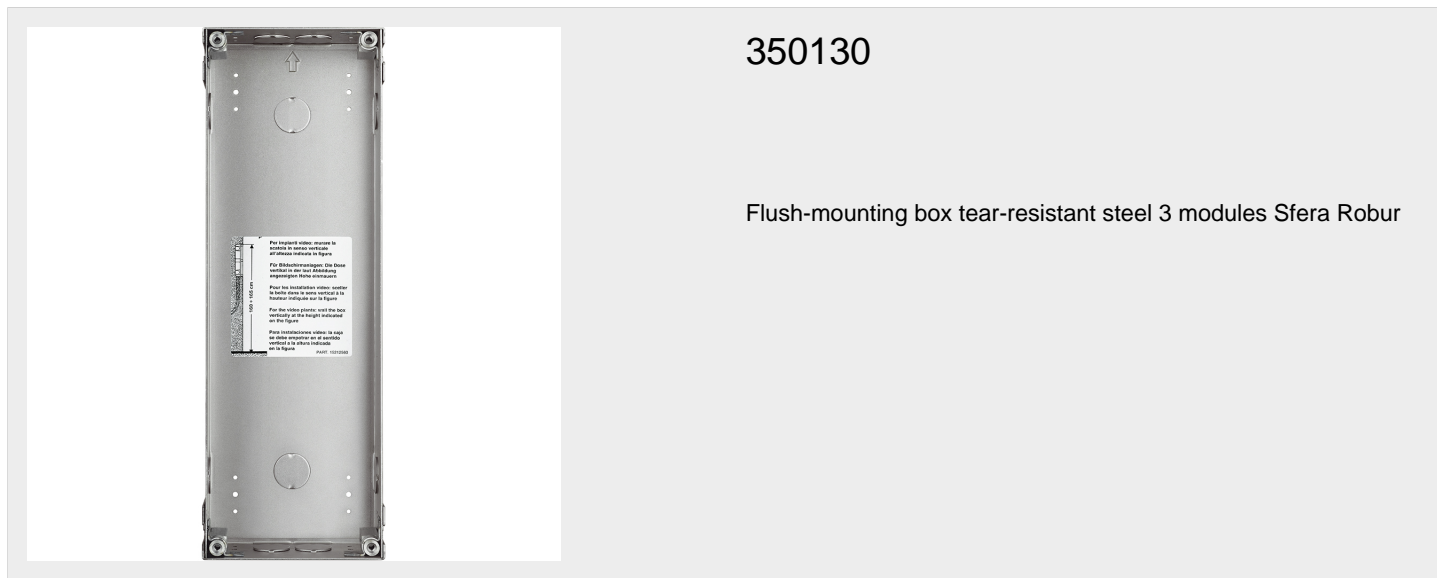

BTICINO > Door entry system > 2 wires system > SFERA entrance panels

350130

Flush-mounting box tear-resistant steel 3 modules Sfera Robur

Technical features

Documentation

Height	297 mm
Width	102 mm
Depth	51 mm
N° of modules	3
Series	Sfera Robur