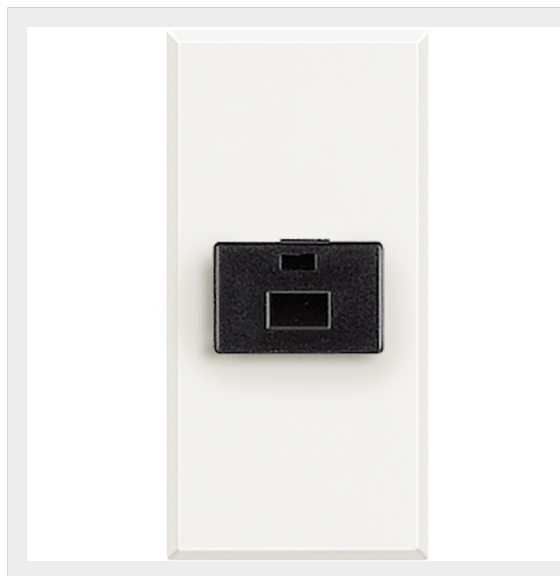

BTICINO &gt; Door entry systems &gt; 2-Wires Internal solutions &gt; Other internal units

**349418**

Axolute 8 pole plug for table-top connection of the video internal units. White