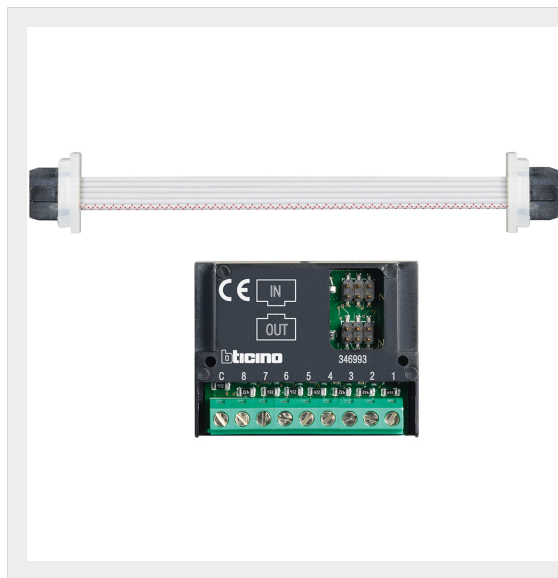

BTICINO > Door entry systems > External solutions > SFERA entrance panels

346993

Sfera expander pushbuttons module. It gives the possibility of connecting call pushbuttons to the Sfera speaker modules (items 351000; 351100; 351200; 351300). Each module can manage up to 8 call pushbuttons. It is possible to connect several expander pushbutton modules (max 96 call pushbuttons for each entrance panel).

Technical features

Brand	BTicino
Height	4mm
Width	52.5mm
Depth	14mm
Cabling	SCS-BUS
Plant type	2 fili / 2 wires
Operating temperature	(-25°) - (+70°)C
Series	Sfera

Documentation

 [Instruction Sheet](#)

 [Technical Data Sheet](#)

Related products

351300

Wide angle audio/video module suitable for 2 wires colour video systems. Colour camera with 1/3rdqu...

351100

Speaker module suitable for 2 wires audio & video systems. Fitted with loudspeaker and microphon...

351000

Sfera Basic speaker module for 2 wire audio systems. Fitted with loudspeaker and microphone volume a...

351200

Audio video module suitable for 2 wires colour video systems. Fitted with colour camera with 1/3rdqu...