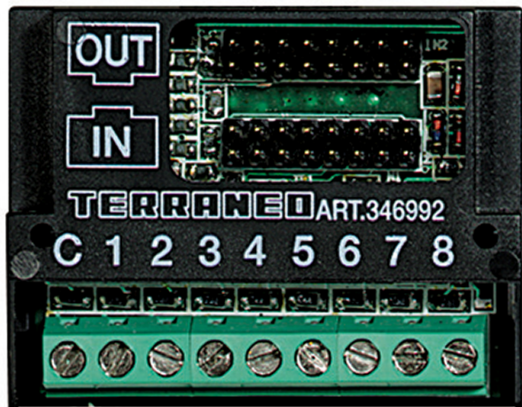

BTICINO > Door entry systems > Accessories for 2 wires system > Accessories

346992

Expansion module for connecting more than 8 call keys to item 346991 - max. 6 modules (56 calls max.) with power supply 346000 / 346050. Max 2 modules (24 calls max.) with audio power supply 346040.