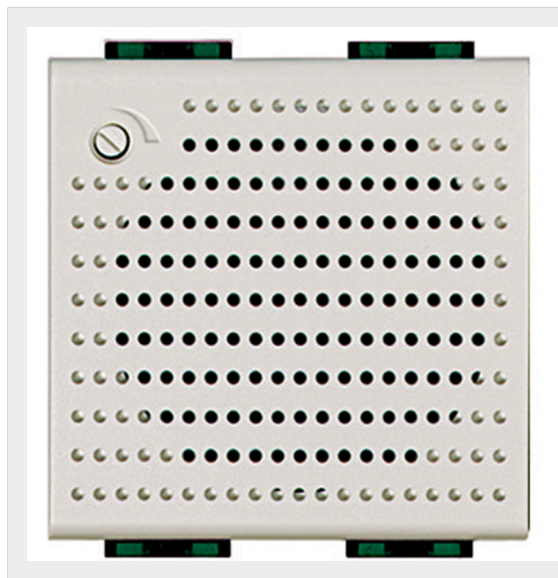

BTICINO > Door entry system > 2 wires system > Accessories

**346982**

2 wire melodic bell Livinglight white finish. It is suitable to repeat the door entry system call in several rooms. Wall mounted installation using the accessories and front cover plates of the Livinglight series