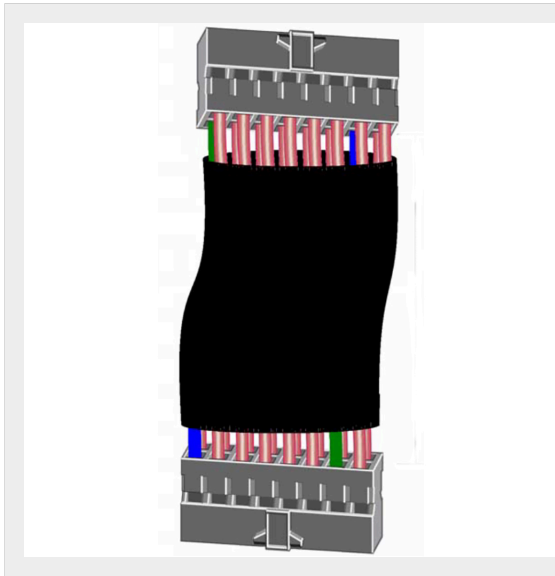

BTICINO > Door entry system > Spare parts > 2 wires system

**346907**

Adapting cable for audio/video module Sfera Classic - 40 cm length

Technical features

Series	2 wires system
--------	----------------

Documentation