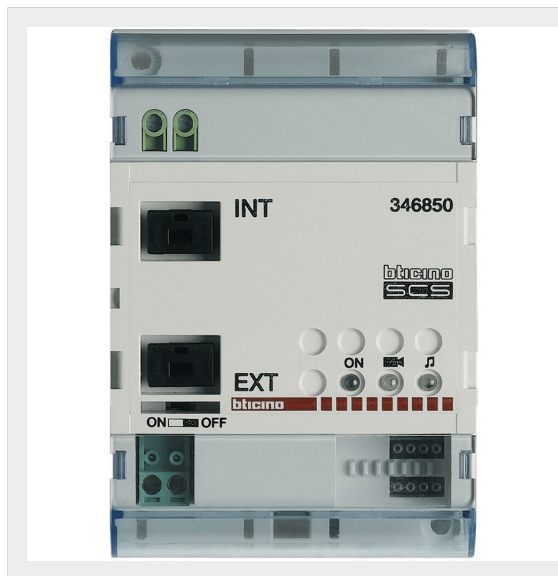

BTICINO > Door entry system > 2 wires system > Accessories

346850

Apartment interface in 4 DIN modular enclosure. Can interface a dedicated apartment video door system with local CCTV, sound system and control of the Home automation applications to a 2-WIRES riser. The device must be configured using physical configurators