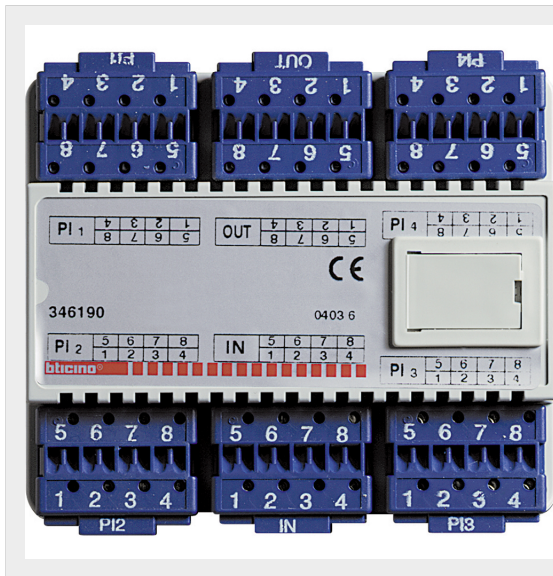

BTICINO > Door entry system > Spare parts > Digital system

346190

Floor distributor accessory with 4 outputs. 6 DIN modules

Technical features

N° of modules 6

Documentation

 [Instructions Sheet](#)

 [Catalogue](#)