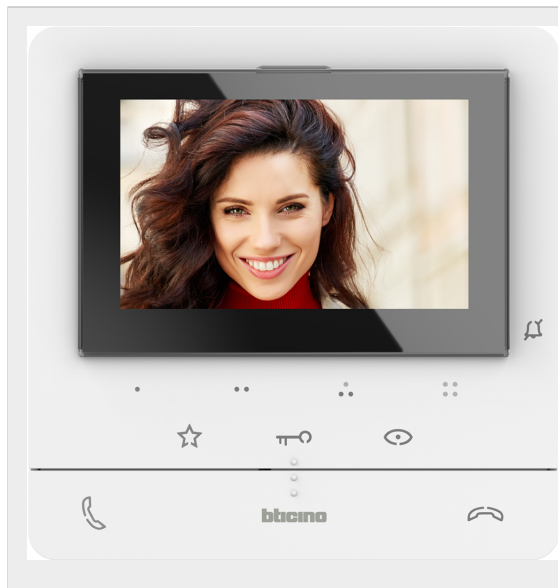

BTICINO > Door entry systems > Internal solution > NEW CLASSE 100 Internal Units

**344672**

2 WIRES handsfree video internal unit, with inductive loop and 5" colour LCD display. It has 3 touch keys for the control of the main functions – door lock release, staircase light control and entrance panel activation/scrolling – there are further 4 configurable touch keys that perform different functions – e.g. staircase light control, intercom, additional door lock activation, generic activations. The video internal unit has a side lever to adjust: colour, brightness and display contrast, audio and call tone volume. There is a call exclusion notification LED. The installation can be made to the wall using the bracket supplied or using table support accessories (2 x 344692) – to be purchased separately. The device, also equipped with the professional studio (office) function, must be configured.

Related products

336803

Cable (8 wires - frayed)
for table-top installation
of the internal units

364612

One-family handsfree kit
with Classe 100V16E
video internal unit and
LINEA 3000 pushbutton
panel wit...

344692

Table support accessory
for Classe 100 audio
and video internal units.

336982

Livinglight white 8-way
socket for table top
installation of prepared
internal units and
switchboard...