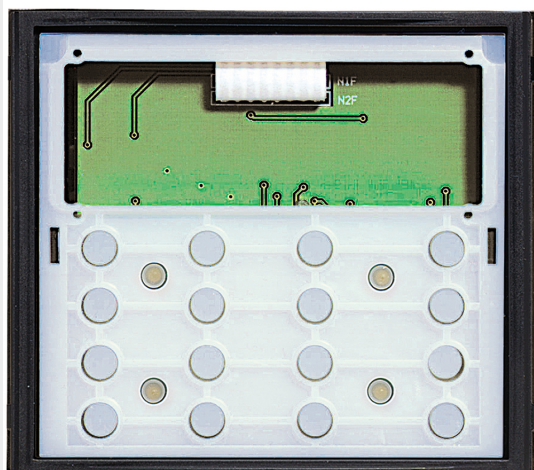

BTICINO &gt; Door entry systems &gt; External solutions &gt; SFERA Classic entrance panels

**342640**

Sfera Classic alphanumeric keypad module for graphic display speaker module

## Technical features

Brand	BTicino
Height	89mm
Width	100mm
Series	Sfera Classic