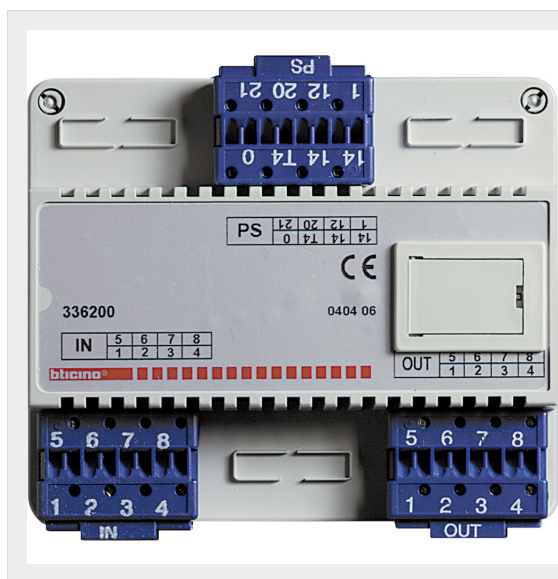

BTICINO > Door entry systems > Spare parts > Digital system

### 336200

Intercommunication service relay. In multi-family installations must be locally supplied - 6 DIN modules