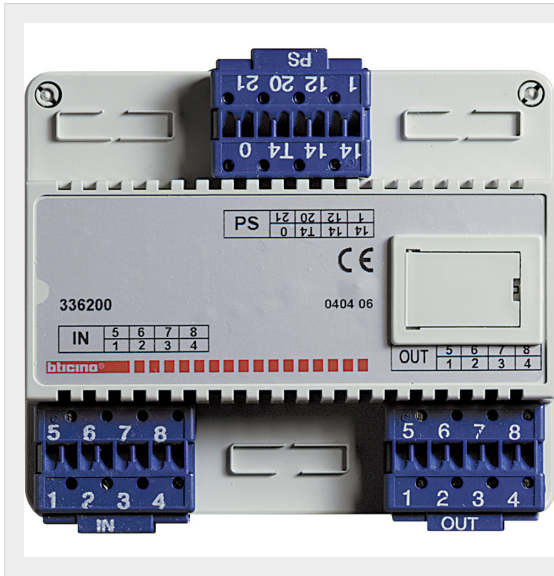

BTICINO > Door entry system > Spare parts > Digital system

**336200**

Intercommunication service relay. In multi-family installations must be locally supplied - 6 DIN modules

Technical features

N° of modules	6
---------------	---