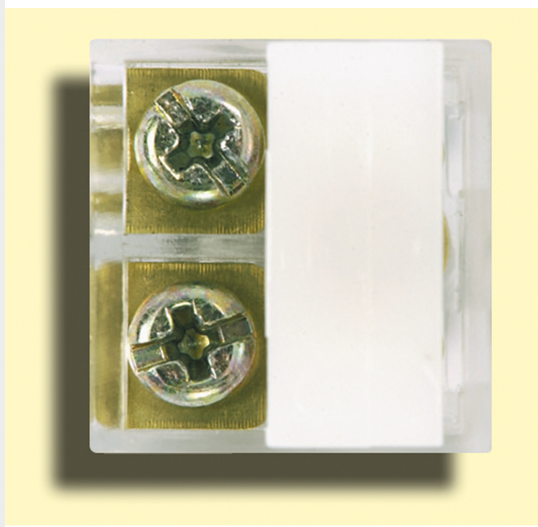

BTICINO > Door entry systems > External solution > MINISFERA entrance panels

332718

Minisfera analogue modules pushbutton contact

Technical features

Brand	BTicino
Series	Minisfera

Documentation

 [DES Catalogue](#)