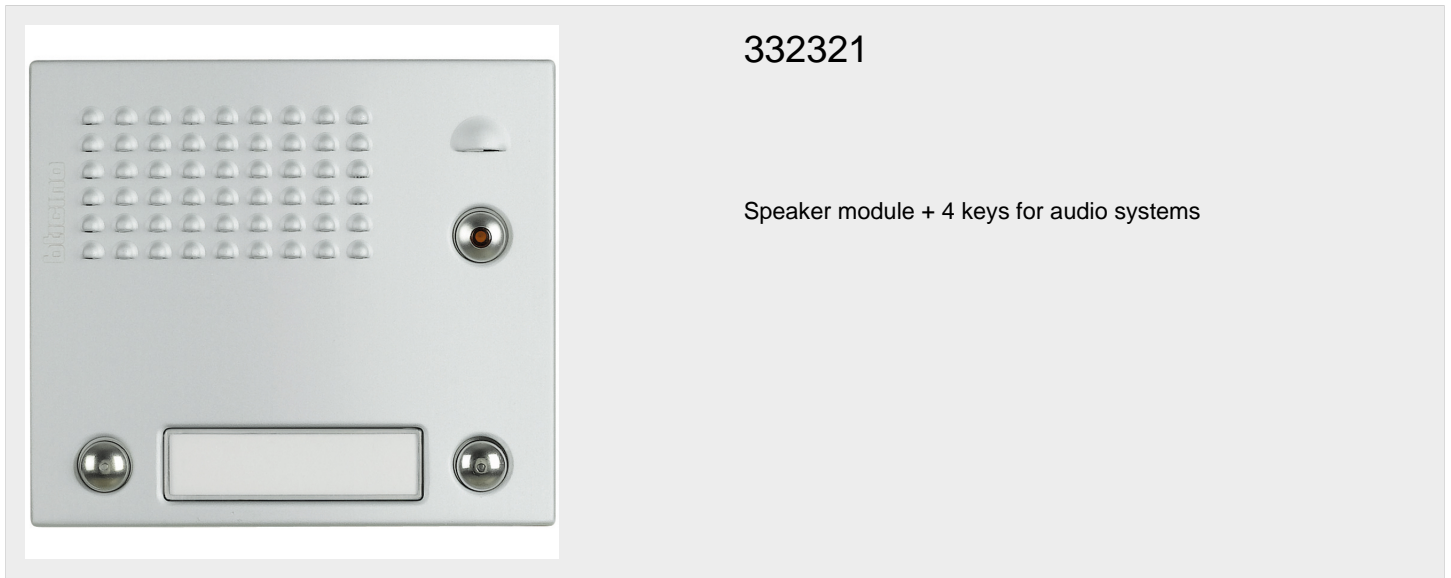

BTICINO > Door entry system > 2 wires system > SFERA Classic entrance panels

**332321**

Speaker module + 4 keys for audio systems

Technical features

N° of modules	1
Series	Sfera Classic

Documentation

 [Catalogue](#)