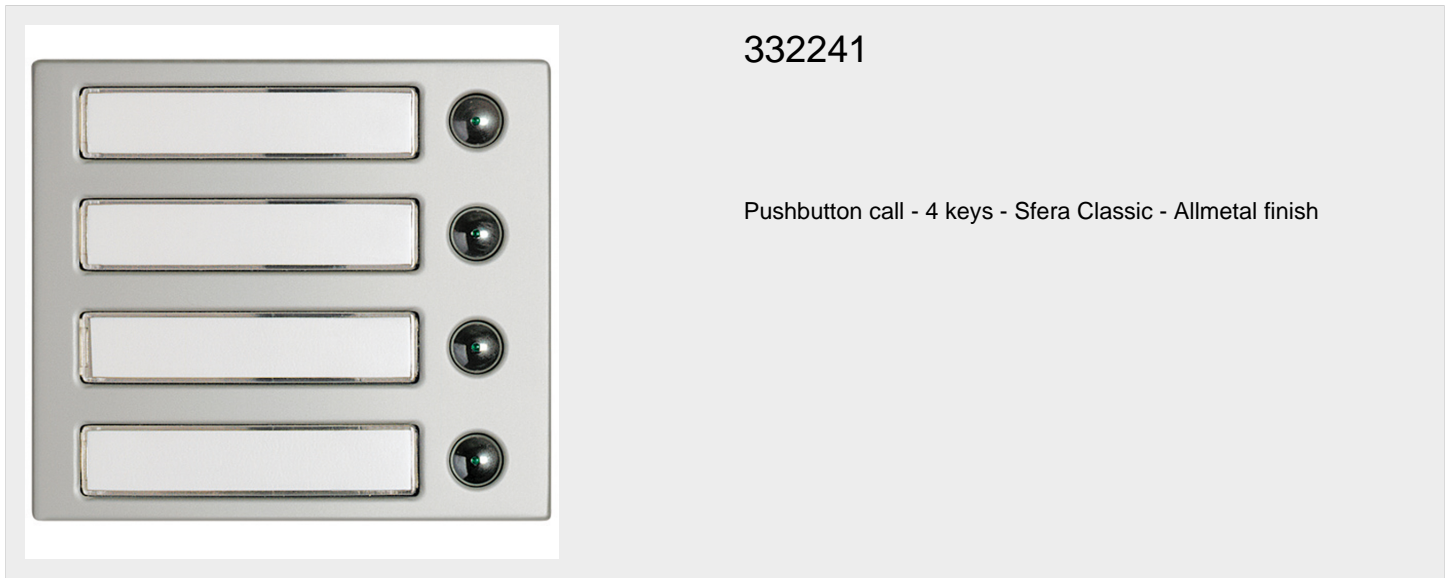

BTICINO > Door entry system > 2 wires system > SFERA Classic entrance panels

Technical features

N° of modules	1
Series	Sfera Classic

Documentation

 [Instructions Sheet](#)

 [Catalogue](#)