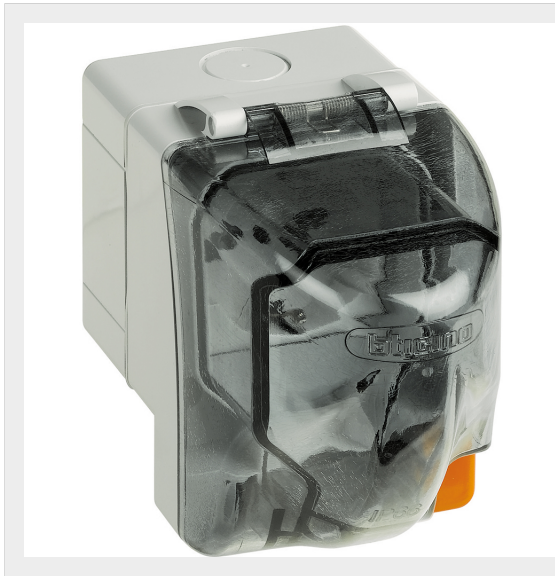

BTICINO > Wiring devices > Matix > Idrobox enclosures > Idrobox plus

**26066**

Box for sockets MATIX 2 modules - IP66 with plug inserted and cover closed - installation on wall

Technical features

Protection index	IP55
Series	Matix