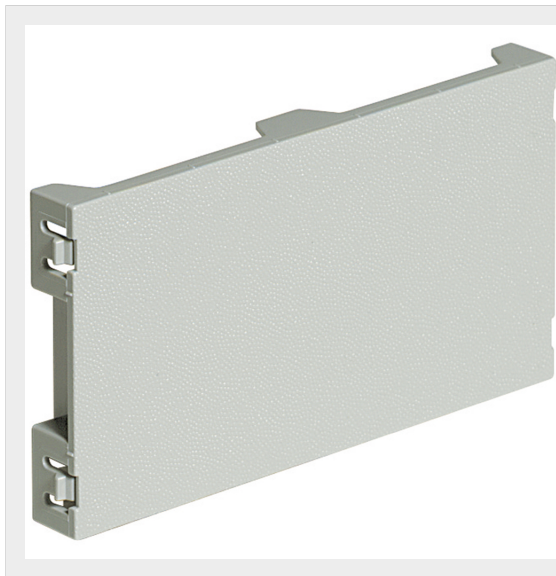

BTICINO > Solution for residential and tertiary building > INTERLINK OFFICE > Floor distribution

**150682**

Blanking module - light grey

Technical features

Brand	BTicino
N° of modules	4
Height	3mm
Width	114mm
Series	Interlink Office

Certifications

Related products

150652

4+4 module resin double face tower - light grey colour

150660

8+8 module double face tower with aluminium body and resin base - light grey colour

150655

4+4 module double face tower with aluminium body and resin base - light grey colour