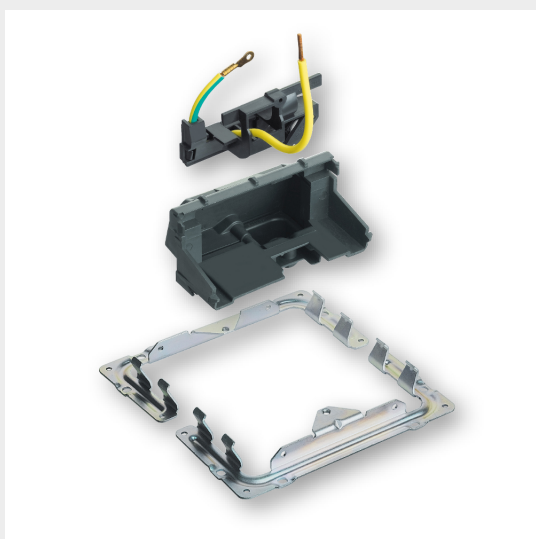

BTICINO > Solution for residential and tertiary building > INTERLINK OFFICE > Floor distribution

150640NK

POP-UP box, installation Kit for floating floor recessed and desks

Technical features

Brand

BTicino

Series

Interlink Office

Related products

150647NA

POP-UP box - 4 living
-light modules , matix .
Tower built for floating
floors with KIT
150640NK or ...

150647NB

POP-UP box - 4 living
-light modules , matix .
Tower built for floating
floors with KIT
150640NK or ...

150647NS

POP-UP box - 4 living
-light modules , matix .
Tower built for floating
floors with KIT
150640NK or ...

150647NG

POP-UP box - 4 living
-light modules , matix .
Tower built for floating
floors with KIT
150640NK or ...