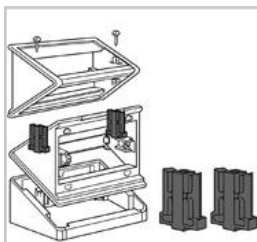

## Related products

150524N

Base for the installation of modular single face tower to use with item 150520, item 150521 and item...

150530

Pair of coupling blocks for overlapped installation of 150501 and 150535 boxes.