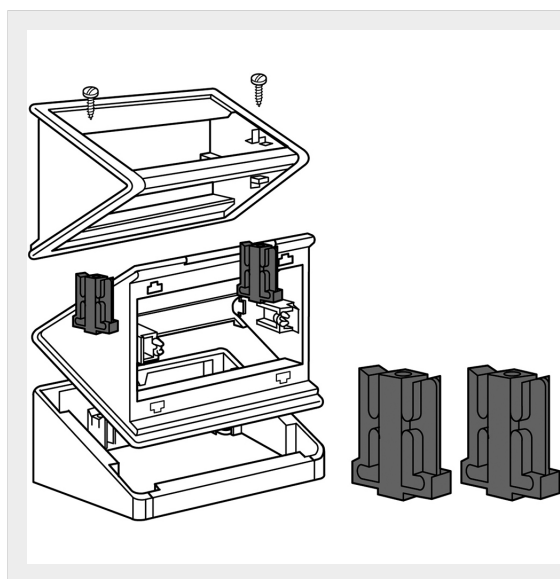

BTICINO > Solution for residential and tertiary building > INTERLINK OFFICE > Floor distribution

150530

Pair of coupling blocks for overlapped installation of 150501 and 150535 boxes.

Technical features

Brand	BTicino
Series	Interlink Office

Certifications

Related products

150537

Modular single face
tower 5 modules
Livinglight complete with
frame and cover plate, to
use with bas...

150535

Modular single face
tower 5 modules
Livinglight complete with
frame and cover plate, to
use with bas...

150501

Modular single face
tower 4 modules Matix
and Magic to complete
with frame and cover
plate, to use w...