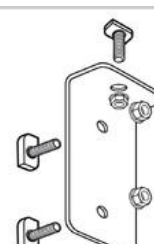

BTICINO > Distribution and management solutions for the service sector > INTERLINK OFFICE > Ceiling-floor distribution

**129222**

Single face column (componible) - flat cover - height 3000 mm - aluminium

Technical features

Height	3000mm
Width	130 x 72mm
N° of compartments	1
Series	Interlink Office

Documentation

-  [Instructions Sheet](#)
-  [Interlink catalogue](#)

Certificazioni

Related products

129241

Fixing kit for floor installation of single face columns and mini-columns or to ceiling for single f...

129242

Floor fastening kit for columns and minicolumns, with end caps, for integration with the BTicino unde...

129244

Anti-slip ceiling fastening kit for the columns, with end caps. For installation without telescopic ...

129245

Telescopic extension ceiling and column fastening kit, with end caps

129252

Column junction to trunking 120x60 mm

129253/25A

Column junction or telescopic extension to the trunking 120x120 mm

129247

Minicolumn end cap in aluminium