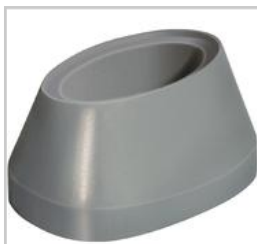

BTICINO > Distribution and management solutions for the service sector > INTERLINK OFFICE > Ceiling-floor distribution

**129222**

Single face column (componible) - flat cover - height 3000 mm - aluminium

Technical features

Height	3000mm
Width	130 x 72mm
N° of compartments	1
Series	Interlink Office

Documentation

-  [Instructions Sheet](#)
-  [Interlink catalogue](#)

Certificazioni

Related products

129241

Fixing kit for floor installation of single face columns and mini-columns or to ceiling for single f...

129242

Floor fastening kit for columns and minicolumns, with end caps, for integration with the BTicino unde...

129244

Anti-slip ceiling fastening kit for the columns, with end caps. For installation without telescopic ...

129245

Telescopic extension ceiling and column fastening kit, with end caps

129252

Column junction to trunking 120x60 mm

129253/25A

Column junction or telescopic extension to the trunking 120x120 mm

129247

Minicolumn end cap in aluminium