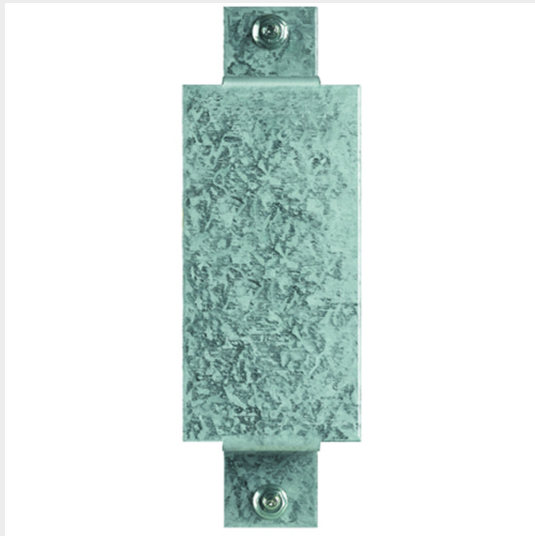

BTICINO > Distribution and management solutions for the service sector > INTERLINK OFFICE > Ceiling-floor distribution

**129019**Bracket for installation of external devices on the column
(cameras, notifications, displays, etc.)