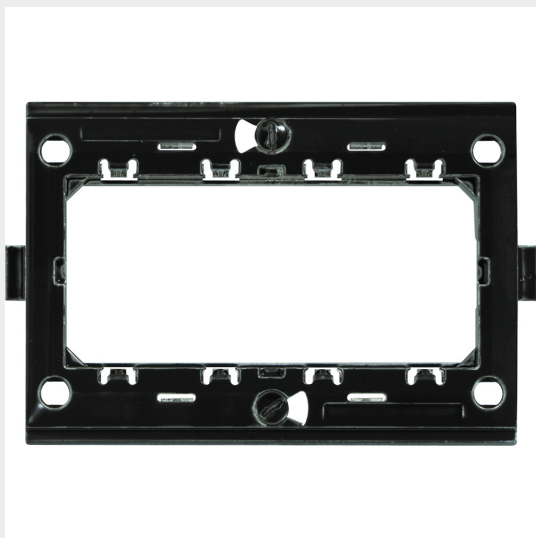

BTICINO > Distribution and management solutions for the service sector > INTERLINK OFFICE > Desk distribution

**120035**

Support 4 modules for Matix - Magic

Technical features

Width	80mm
Length	124mm
N° of modules	4
Series	Interlink Office