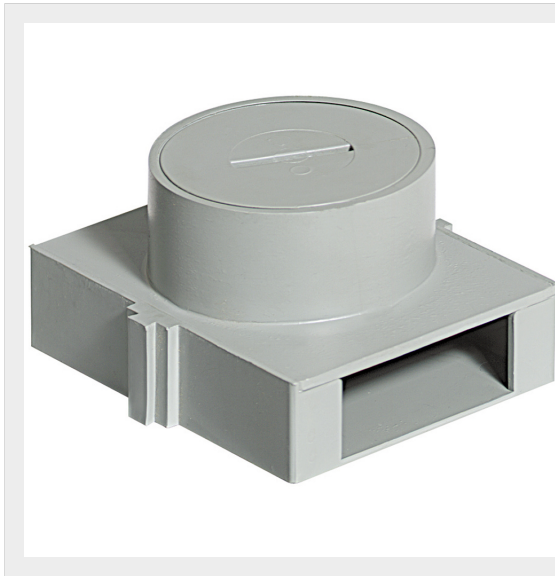

## 10216B

Junction and derivation element with fill pipe for trunkings item 10206

### Technical features

Height	65mm
Width	60mm
Depth	25mm
Series	Interlink Office