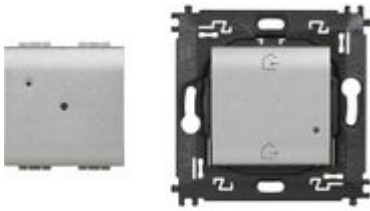

# NT4500C

Gateway. This pack enables to create a connected installation in the home. It can be used to control lighting, roller shutters and electrical equipment plugged into connected sockets using your smartphone and the Home + Control app, the voice assistants and the general control at the entrance to your home. Supplied with the Home/Away wireless master switch item NT4570CW required for the association procedure of all connected devices. Power supply 110-230 Va.c. - 2 modules

## Technical features

Brand	BTicino
Rated voltage	110-230Vac
Modules	2
Series	Livinglight