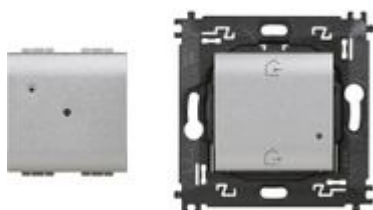

# NT4500C

Gateway. This pack enables to create a connected installation in the home. It can be used to control lighting, roller shutters and electrical equipment plugged into connected sockets using your smartphone and the Home + Control app, the voice assistants and the general control at the entrance to your home. Supplied with the Home/Away wireless master switch item NT4570CW required for the association procedure of all connected devices. Power supply 110-230 V.a.c. - 2 modules

## Technical features

Brand	BTicino
Rated voltage	110-230Vac
Modules	2
Series	Livinglight