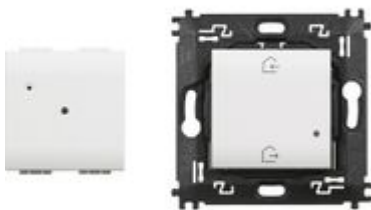

N4500C

Gateway to create a connected installation - with the Home/Away wireless master switch NT4570CW.

Technical features

| | |
|---------------|-------------|
| Brand | BTicino |
| Rated voltage | 110-230Vac |
| Modules | 2 |
| Series | Livinglight |