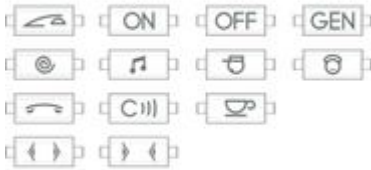

## L4916KIT

Kit of lens for key cover customizable - 13 symbols - 5 for type (for axial control devices) - anthracite