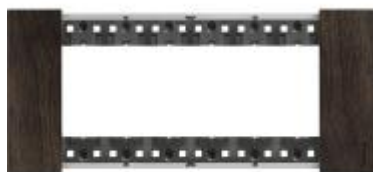

# KA4806LG

6 modules Living Now Plate - walnut - material: wood

## Technical features

1 - Brand	BTicino
3 - Height	86mm
5 - Width	192.5mm
15 - Modules	6