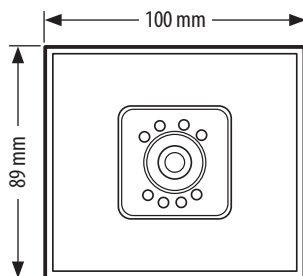

The device must not be configured.

Related items

- 342170 (Speaker module with 2 call pushbuttons)
- 342350 (Speaker module with 4 call pushbuttons)
- 342630 (Speaker module with Graphic display)
- 332511 (modular camera front cover - Allmetal)

For the use of monobloc front covers refer to the catalogue.

Technical data

Power supply from SCS BUS: 18-27 Vdc
 Max. operating absorption: 165 mA
 Stand by absorption: 15 mA
 Operating temperature: (-25)-(+70)°C
 Camera sensor: 1/4"
 Lens: f: 2.8 mm; F: 3 mm
 Sensibility: 0.4 lux - F1.4
 Interlace: 2:1
 Horizontal resolution: > 330 lines
 Vertical resolution: 400 lines
 Night lighting: white LEDs
 Brightness adjustment: automatic (linear)

Dimensional data

Legend

- 1 - Lens slant adjustment
- 2 - White LEDs for night lighting
- 3 - Lens
- 4 - Multicable for connection to speaker module

Lens adjustment