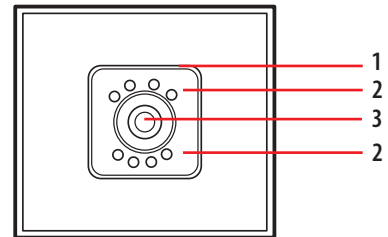

SFERA CLASSIC, Colour camera module

342550

Description

SFERA swivel colour camera module
 CCD technology, fitted with white LEDs so that it can be used in poorly lit surroundings. To be used together with 2-wire speaker modules (connection using a multicable).
 During installation it is possible to swivel the lens horizontally and vertically.

The device must not be configured.

Related items

- 342170 (Speaker module with 2 call pushbuttons)
- 342350 (Speaker module with 4 call pushbuttons)
- 342630 (Speaker module with Graphic display)
- 332511 (modular camera front cover - Allmetal)

For the use of monobloc front covers refer to the catalogue.

Technical data

Power supply from SCS BUS: 18-27 Vdc
 Max. operating absorption: 165 mA
 Stand by absorption: 15 mA
 Operating temperature: (-25)-(+70)°C
 Camera sensor: 1/4"
 Lens: f: 2.8 mm; F: 3 mm
 Sensibility: 0.4 lux - F1.4
 Interlace: 2:1
 Horizontal resolution: > 330 lines
 Vertical resolution: 400 lines
 Night lighting: white LEDs
 Brightness adjustment: automatic (linear)

Dimensional data

Legend

- 1 - Lens slant adjustment
- 2 - White LEDs for night lighting
- 3 - Lens
- 4 - Multicable for connection to speaker module

Lens adjustment