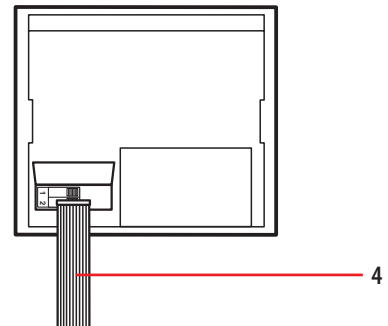

For the use of monobloc front covers refer to the catalogue.

Technical data

Power supply from SCS BUS: 18-27 Vdc
 Max. operating absorption: 165 mA
 Stand by absorption: 15 mA
 Operating temperature: (-25)-(+70)°C
 Camera sensor: 1/4"
 Lens: f: 2.8 mm; F: 3 mm
 Sensibility: 0.4 lux - F1.4
 Interlace: 2:1
 Horizontal resolution: > 330 lines
 Vertical resolution: 400 lines
 Night lighting: white LEDs
 Brightness adjustment: automatic (linear)

Dimensional data

Legend

- 1 - Lens slant adjustment
- 2 - White LEDs for night lighting
- 3 - Lens
- 4 - Multicable for connection to speaker module

Lens adjustment