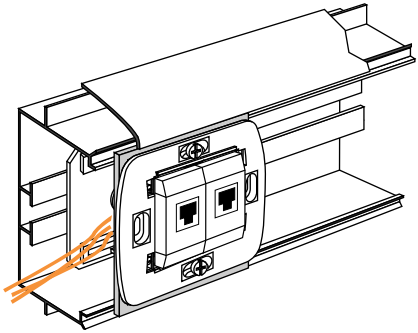

3

Living International
Living
Light, Magic
Tekne

5

4

6

Living International
Living
Light, Magic
Tekne

CLACK