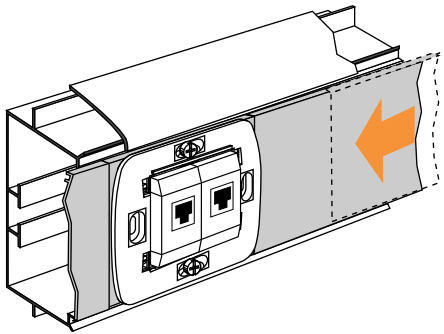

3

Living International
Living
Light, Magic
Tekne

5

4

6

Living International
Living
Light, Magic
Tekne

CLACK