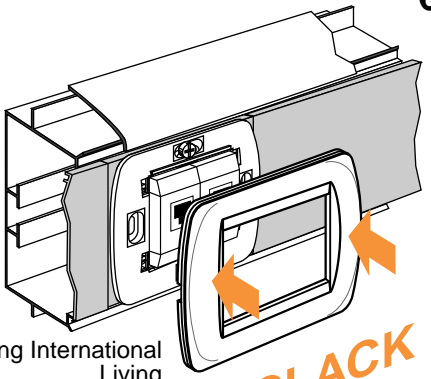

3

Living International
Living
Light, Magic
Tekne

5

4

6

Living International
Living
Light, Magic
Tekne

CLACK